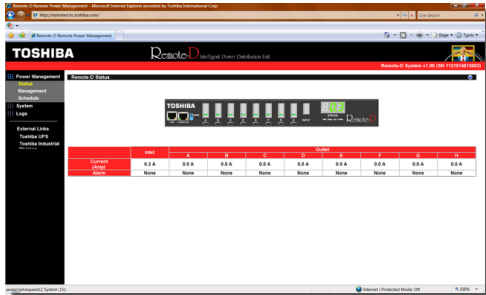

UNINTERRUPTIBLE POWER SYSTEMS

Remote-D

Intelligent Power Distribution Unit

- Protection of Electronic Equipment from Random Surges & High Amplitude Spikes
- Comprehensive Power Management via RS232 & Ethernet with Browser or SNMP
- Remote Management Individual Output Power Receptacles
- Programmable Turn On/Off Based on Specific Events
- Event Notification through SNMP Trap & Email Alerts
- Detailed Data-Logging For Statistic Analysis & Diagnostics
- Double-Layer Security for Administrators & Users
- Optional Connectivity of Versatile Sensors via Environmental Monitoring Device

Reliability *in motion*[®]

Remote-D Intelligent Power Distribution Unit

MODEL		Remote-D: 120 V	Remote-D: 230 V
INPUT	Voltage	120 V	230 V
	Voltage Range	100 to 125 V	200 to 250 V
	Load Capacity	15 A	20 A
	Frequency	50/60 Hz Auto-Sensing	
	Input Line Cord (6 ft.)	NEMA 5-15P	IEC C14
OUTPUT	Voltage	120 V	230 V
	Frequency	50/60 Hz Auto-Sensing	
	Rated Current	15 A	10 A
	Output Receptacles	Eight NEMA 5-15R	Eight IEC C13
	COMMUNICATION	Network Protocol	SNMP Over UDP/IP, HTTP Over TCP/IP
Network Security		SNMPv3, SSL, SSH & User Secure Password Protection	
PHYSICAL	Indication	Input/Output Power Status Indicators	
	Network Port	10/100 Base-T RJ-45 Network Connectivity	
	Digital Contacts	Two Set Event-Controlled Contacts	
	Dimensions (W x D x H)	17.2 x 10.6 x 1.73 in. (436 mm x 270 mm x 44 mm)	
	Weight	8.4 lb (3.8 kg)	
OPTION	Environmental Monitoring Device	Part #: RMTI-EMD-HT	
ENVIRONMENT	Operating Ambient Temperature	32° to 104°F (0° to 40°C)	
	Recommended Temperature	59° to 77°F (15° to 25°C)	
	Humidity	10 to 80% Non-Condensed	
CONFORMANCE	Regulatory Approvals	FCC Class A, UL, CUL, CE	
WARRANTY		One Year	

Remote-D Status Screen

Remote-D Management Screen

Remote-D Log History Screen

Visit <http://RemoteD.tic.toshiba.com> to view a live demo of the Remote-D interface.

Remote-D 230 V (Rear)

Remote-D 120 V (Rear)